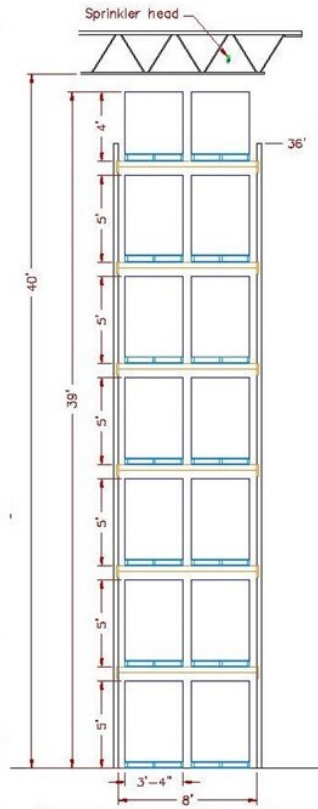

STANDARD 10'6" AISLE RACKING LAYOUT

YIELDS **17%** MORE PALLETS
THAN A 36' CLEAR BUILDING WITH SAME RACKING LAYOUT

900 WHEELER
40' CLEAR
26,322
PALLET POSITIONS

10'-6" AISLES | REACH FORKLIFT | 1,815 - 8' BAYS (X14PP = 25,410) | 114 - 12' TUNNELS (X8PP = 912)

FLOOR PLAN
SCALE: 1/32"=1'