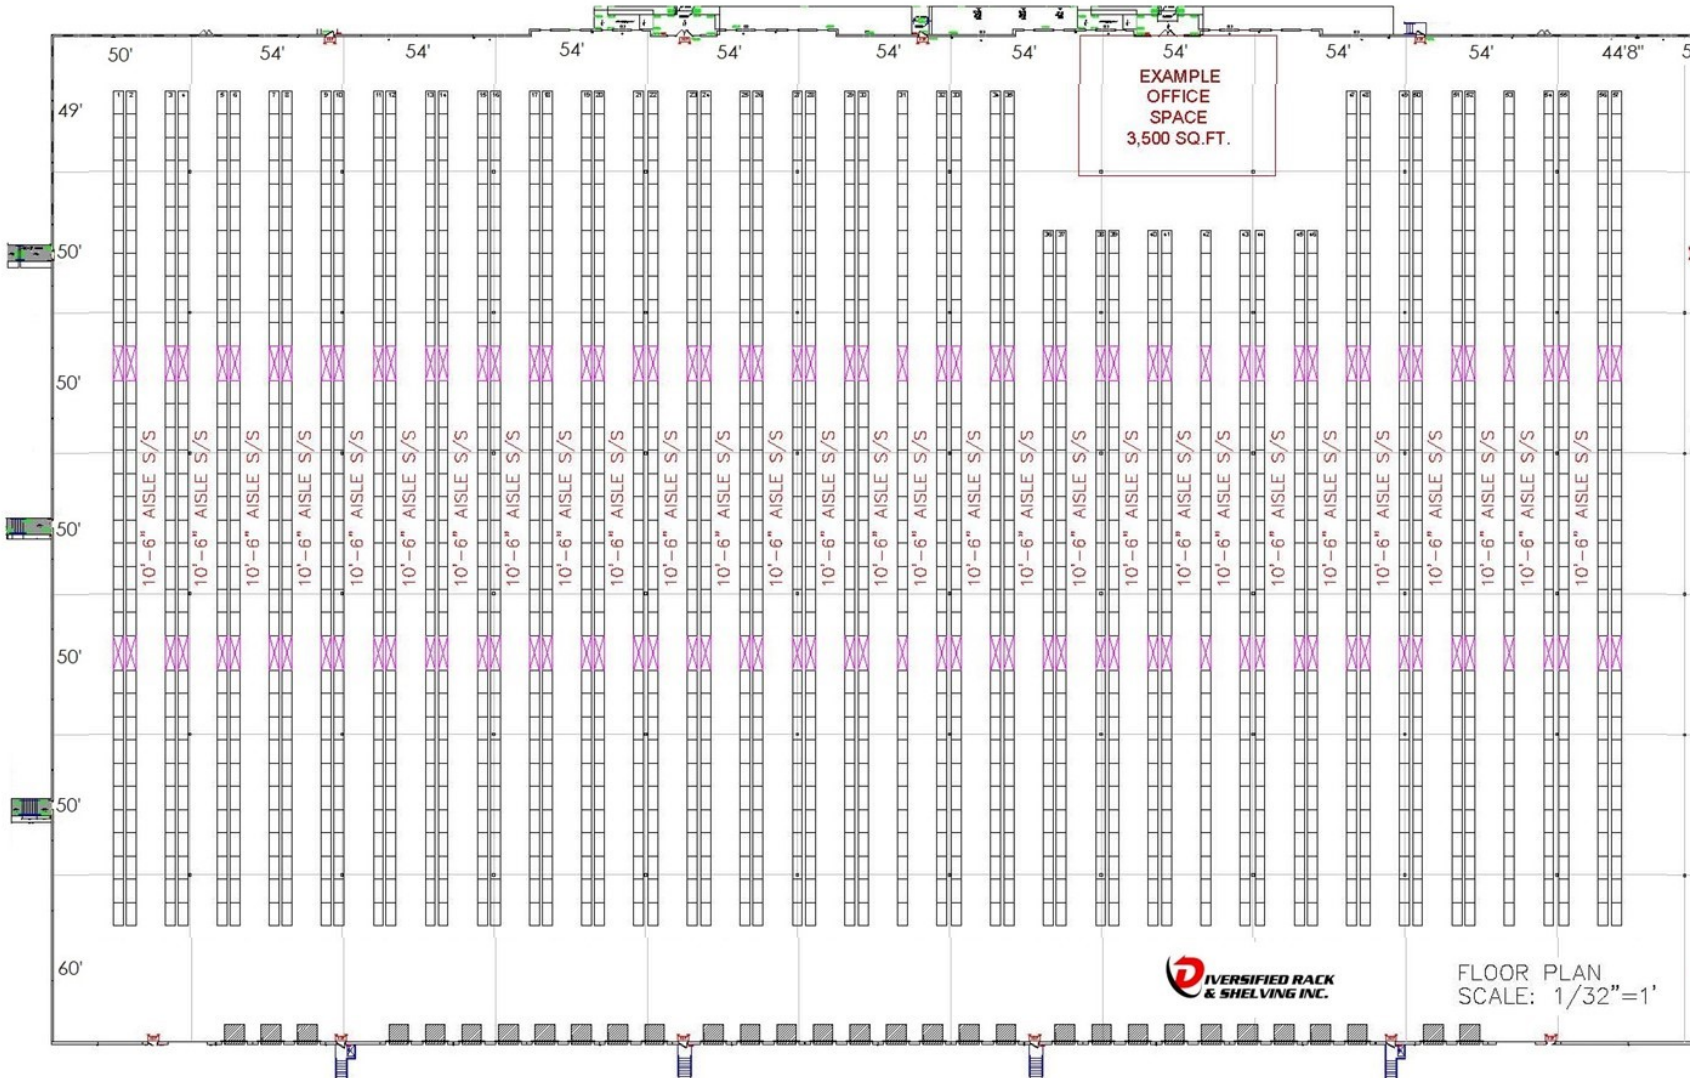

STANDARD 10'6" AISLE RACKING LAYOUT

YIELDS **17%** MORE PALLETS
THAN A 36' CLEAR BUILDING WITH SAME RACKING LAYOUT

900 WHEELER
40' CLEAR
26,322
PALLET POSITIONS

10'-6" AISLES | REACH FORKLIFT | 1,815 - 8' BAYS (X14PP = 25,410) | 114 - 12' TUNNELS (X8PP = 912)

FLOOR PLAN
SCALE: 1/32"=1'