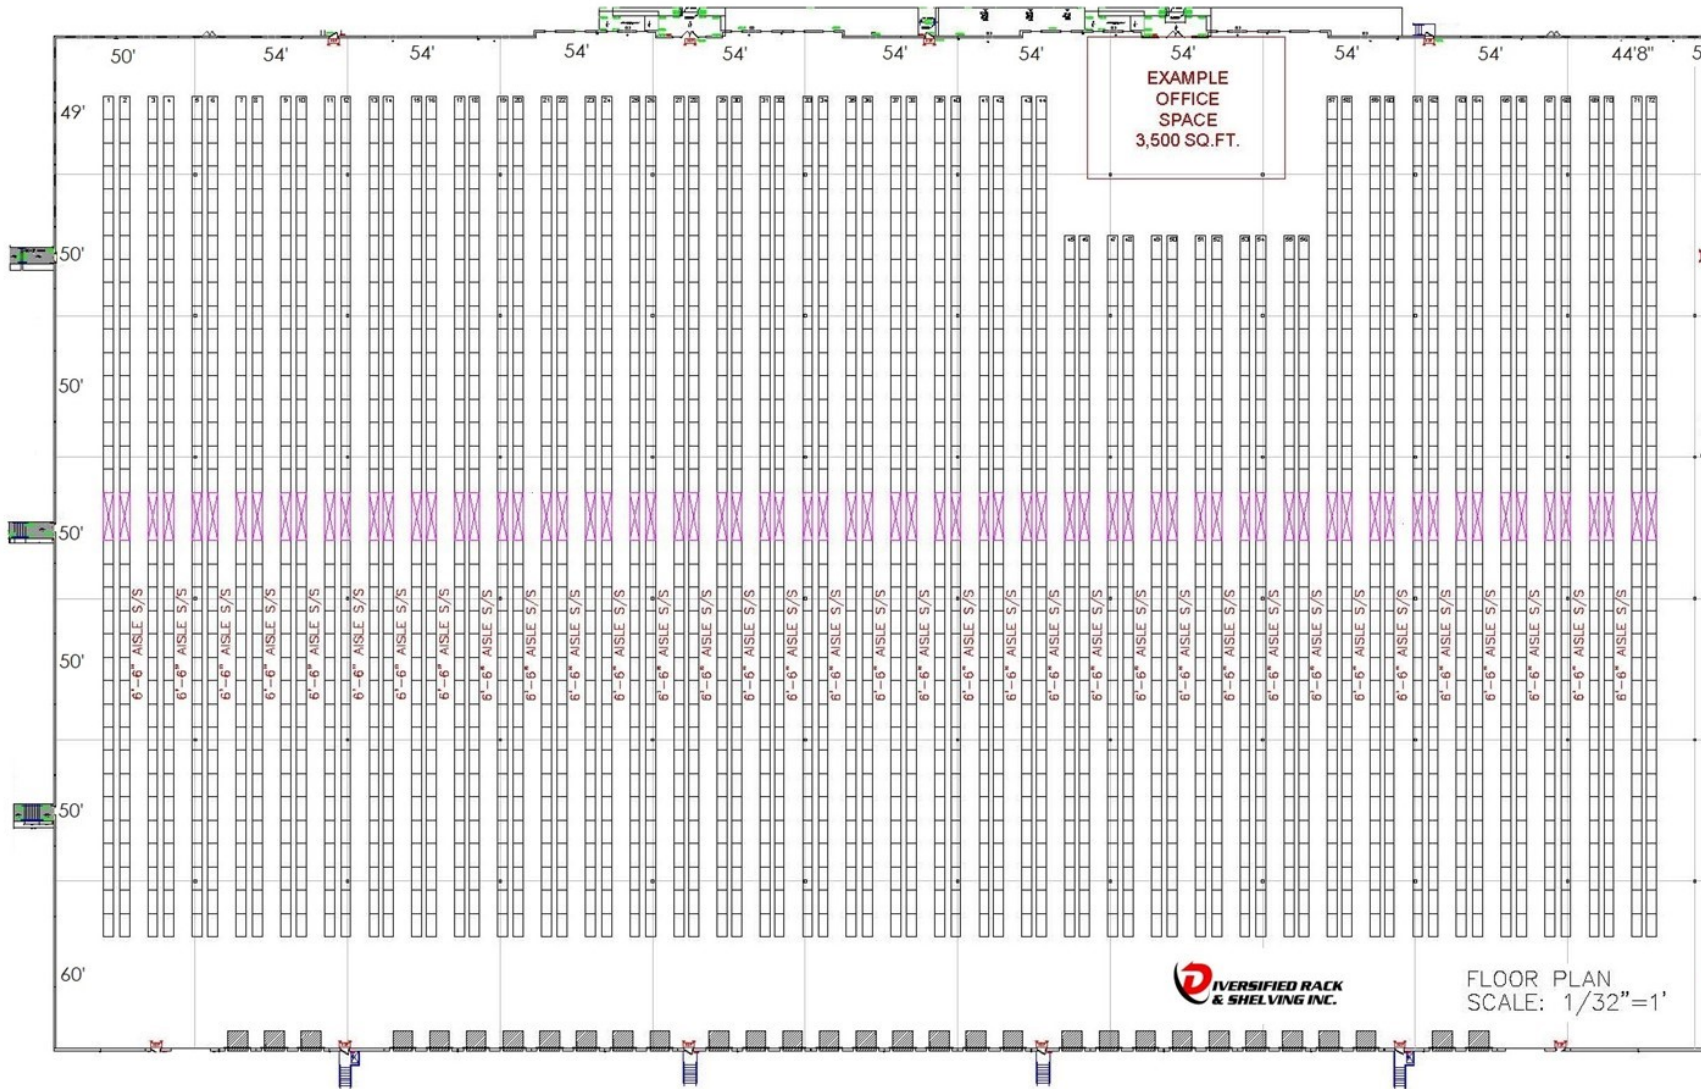

VERY NARROW 6'6" AISLE RACKING LAYOUT

YIELDS **17%** MORE PALLETS
THAN A 36' CLEAR BUILDING WITH SAME RACKING LAYOUT

900 WHEELER
40' CLEAR
33,840
PALLET POSITIONS

6'-6" VNA AISLES | WIRE GUIDANCE FORKLIFT | 2,376 - 8' BAYS (X14PP = 33,264) | 72 - 17' TUNNELS (X8PP = 576)