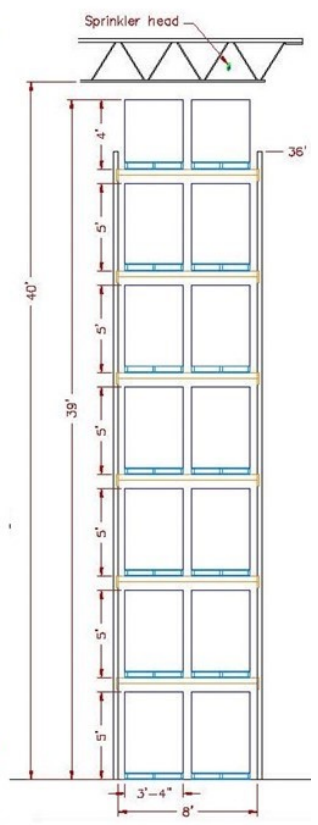

VERY NARROW 6'6" AISLE RACKING LAYOUT

YIELDS **17%** MORE PALLETS
THAN A 36' CLEAR BUILDING WITH SAME RACKING LAYOUT

900 WHEELER
40' CLEAR
33,840
PALLET POSITIONS

6'-6" VNA AISLES | WIRE GUIDANCE FORKLIFT | 2,376 - 8' BAYS (X14PP = 33,264) | 72 - 17' TUNNELS (X8PP = 576)